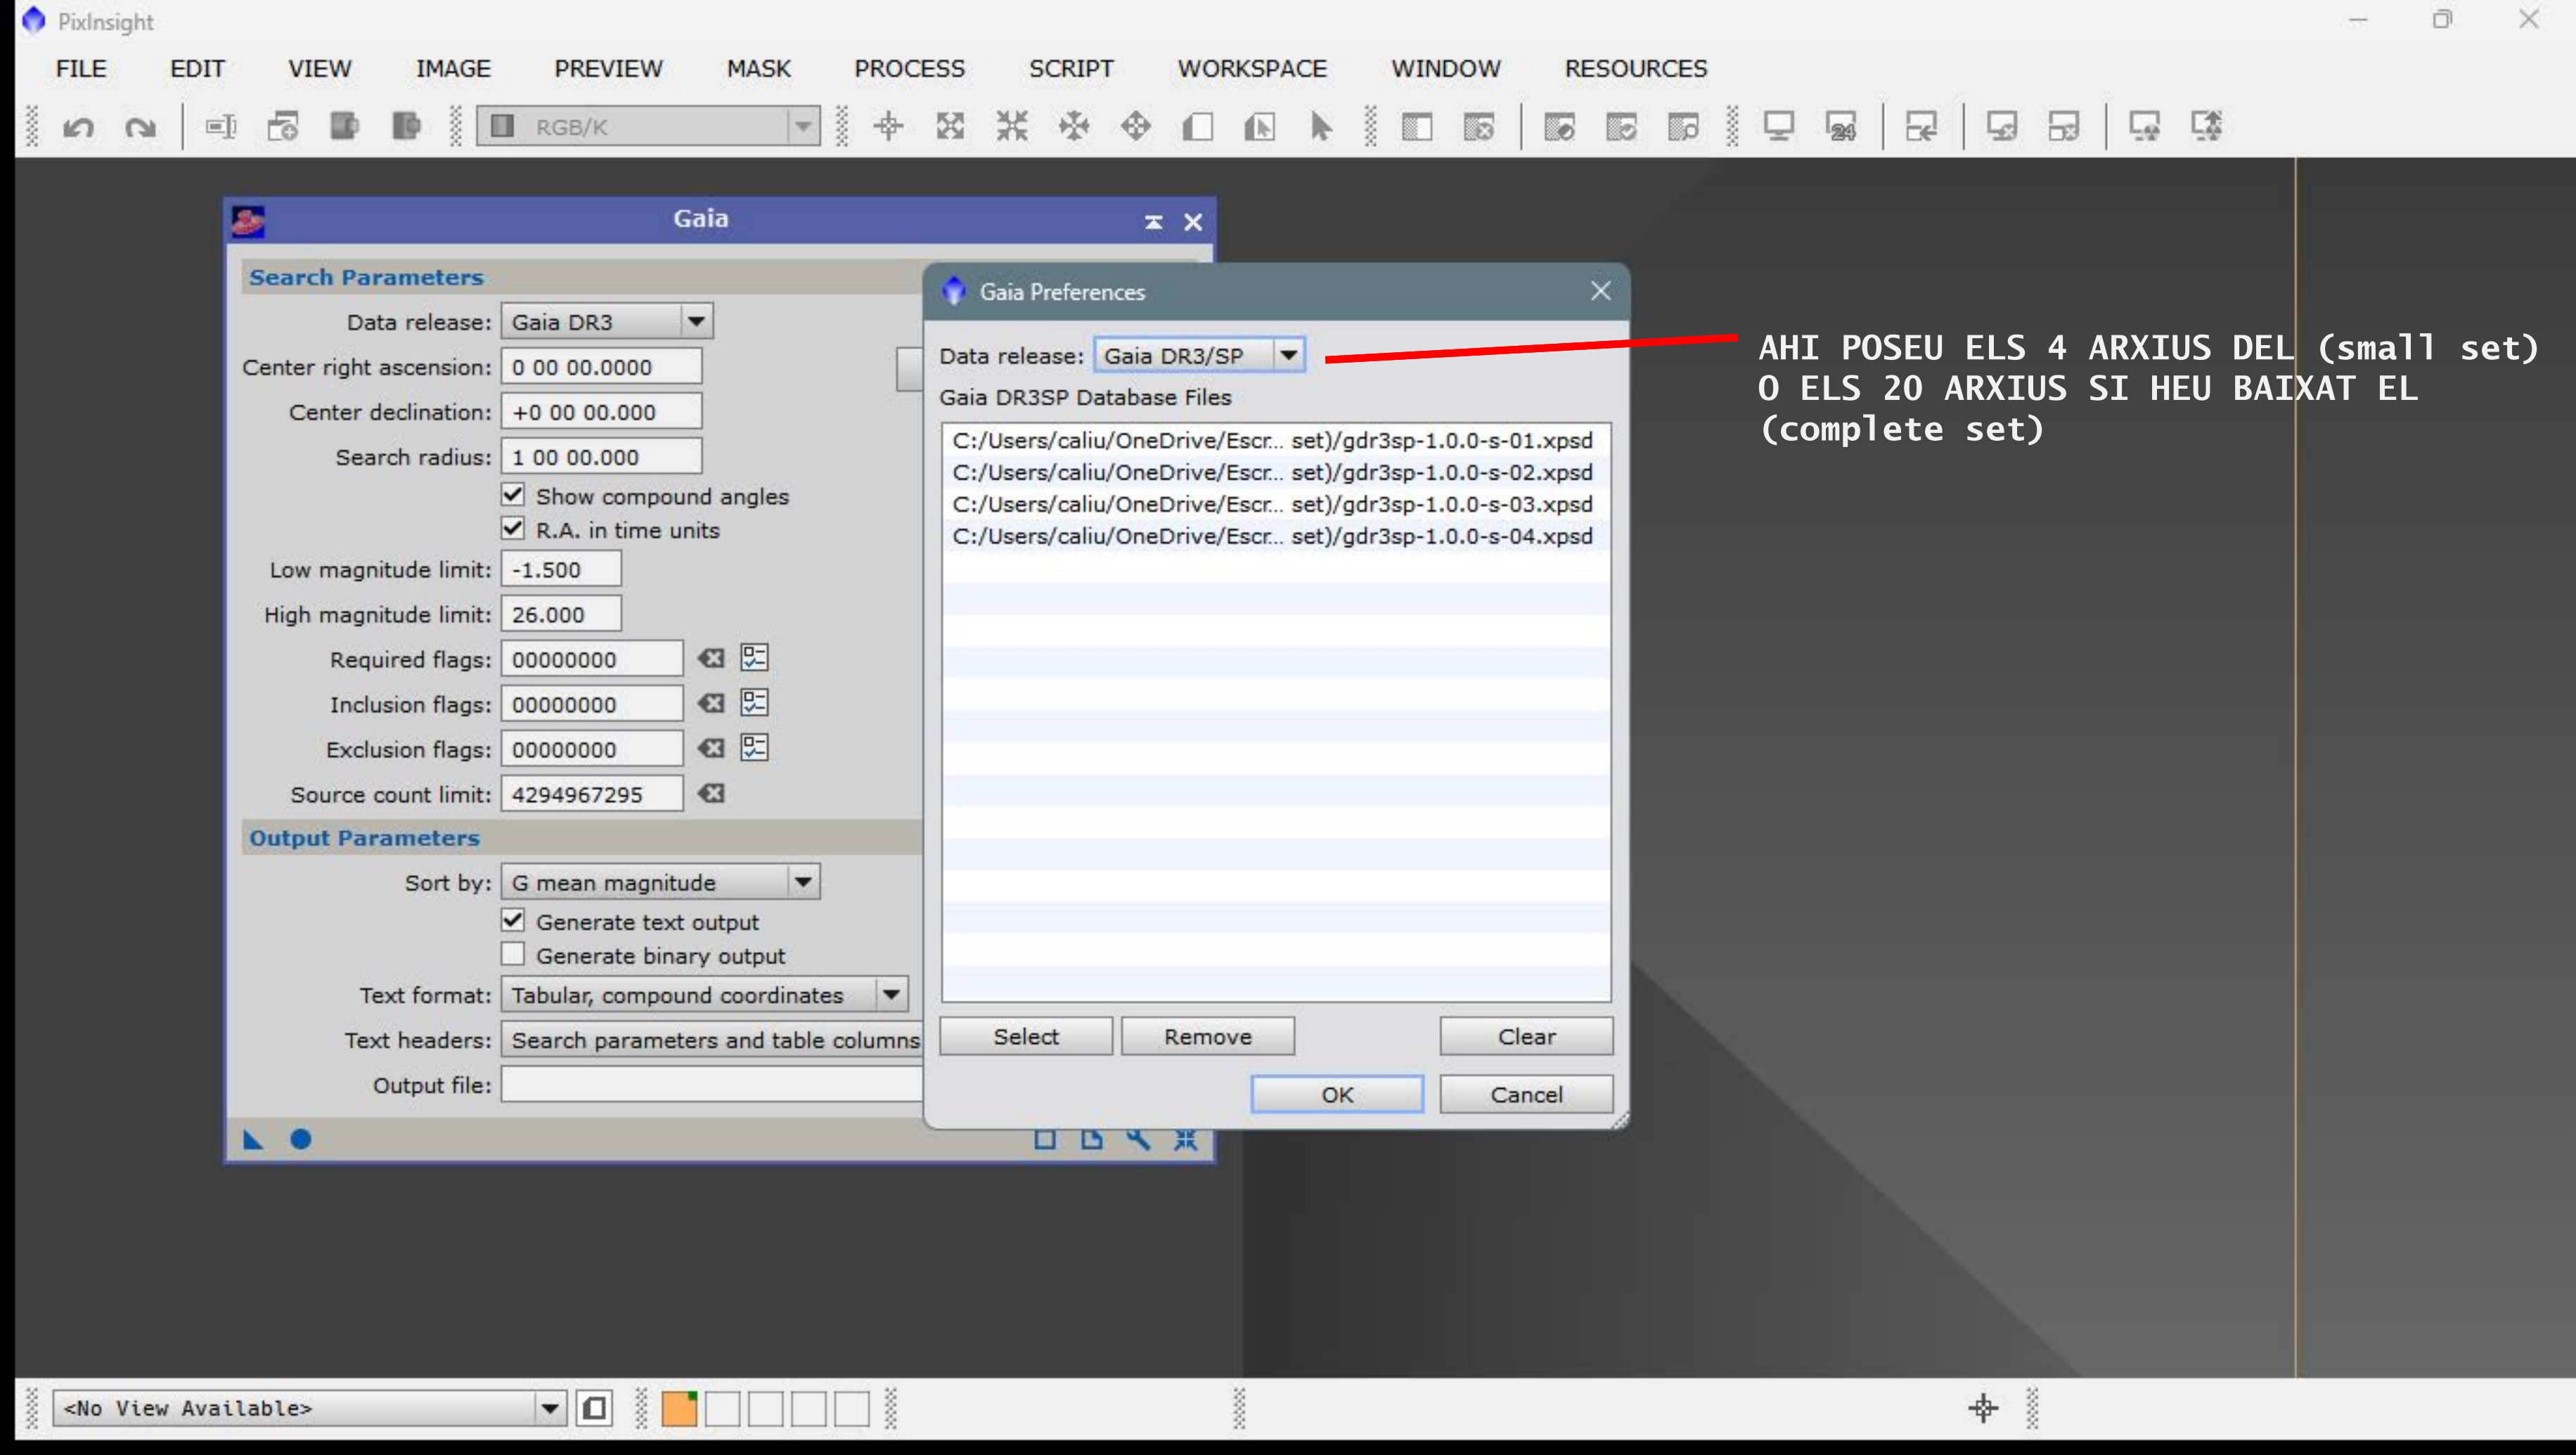

AHI POSEU ELS 4 ARXIUS DEL (small set)
0 ELS 20 ARXIUS SI HEU BAIXAT EL
(complete set)