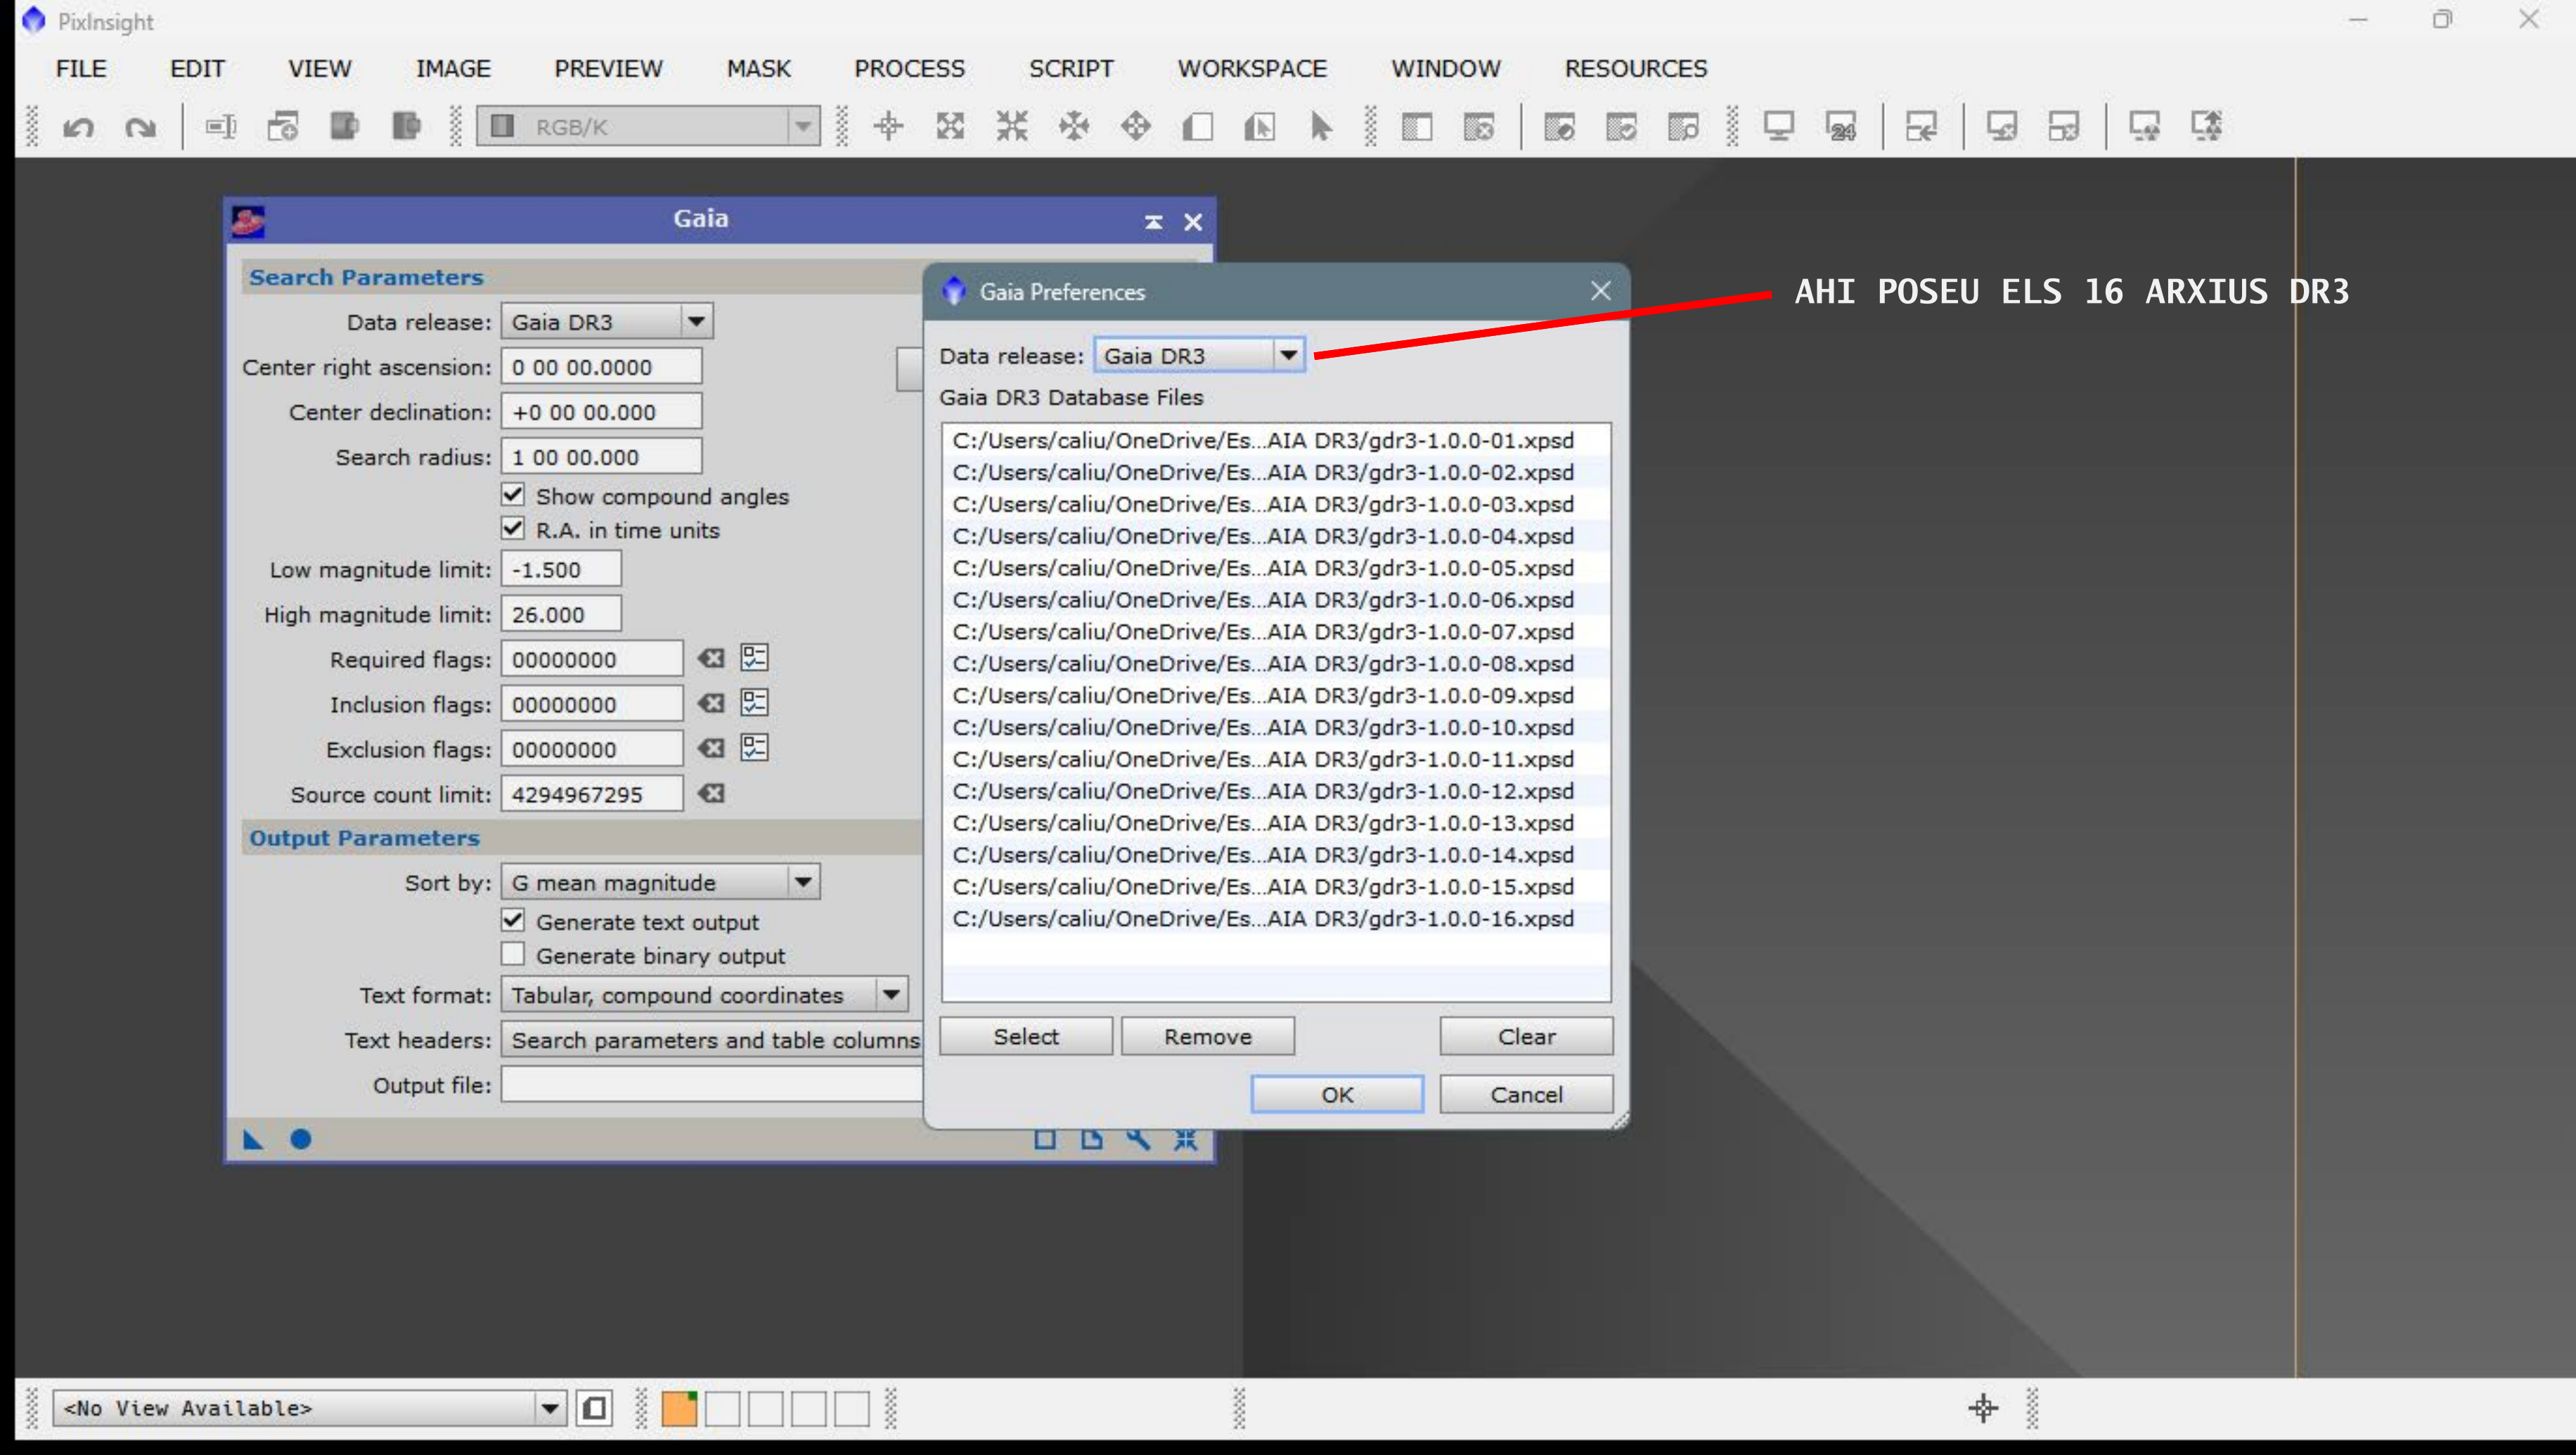

AHI POSEU ELS 16 ARXIUS DR3